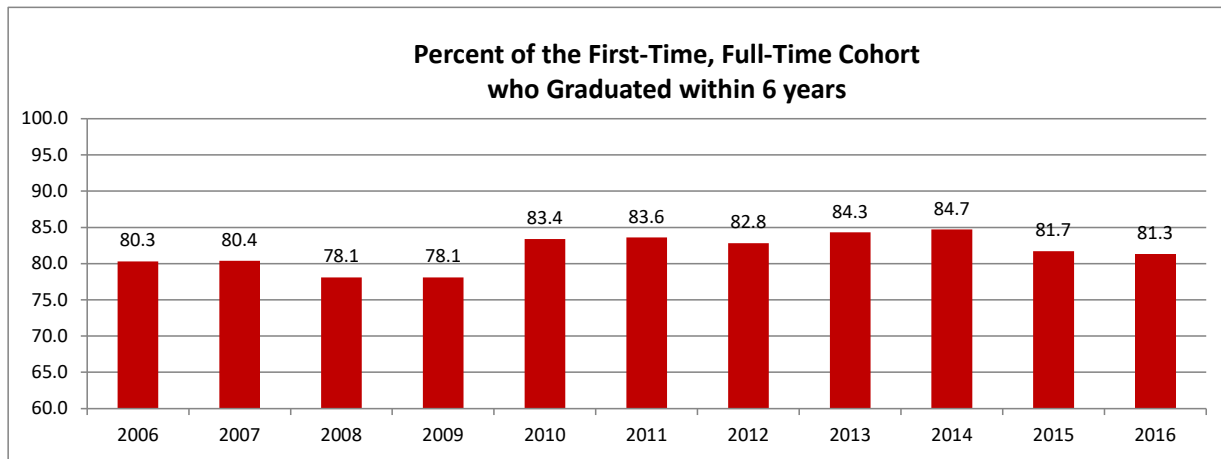

First-Time, Full-Time Cohort* Continuation Rate (%)

	2011	2012	2013	2014	2015	2016	2017	2018	2019	2020	2021
First-Year Continuation Rate - Cohort	89.4	90.4	90.8	90.9	89.9	88.8	87.4	88.5	88.3	86.4	86.0

* Cohorts are first-time, full-time degree-seeking students entering in the fall semester

First-Time, Full-Time Cohort* 6 year Graduation Rate (%)

	2006	2007	2008	2009	2010	2011	2012	2013	2014	2015	2016
Six-Year Graduation Rate - Cohort	80.3	80.4	78.1	78.1	83.4	83.6	82.8	84.3	84.7	81.7	81.3