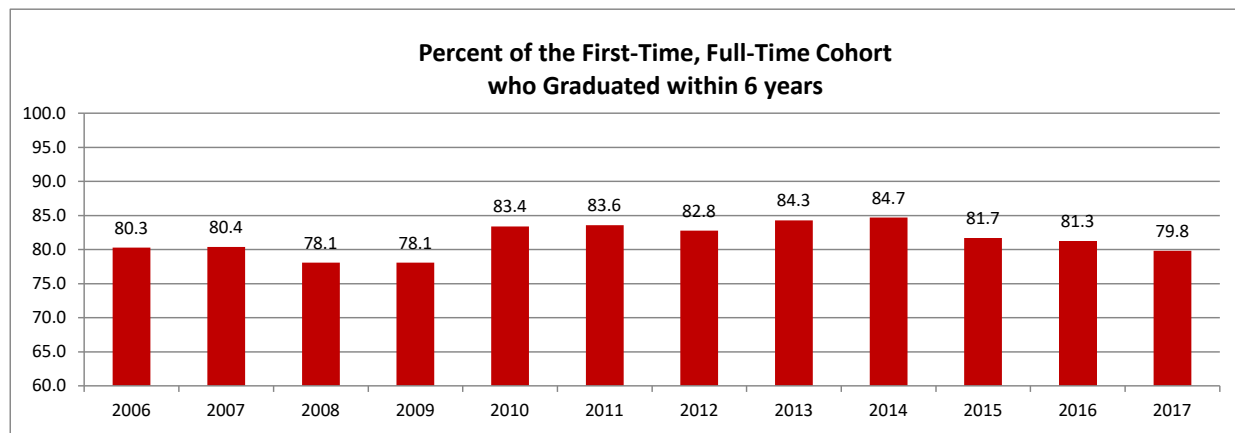

First-Time, Full-Time Cohort* Continuation Rate (%)

	2011	2012	2013	2014	2015	2016	2017	2018	2019	2020	2021	2022
First-Year Continuation Rate - Cohort	89.4	90.4	90.8	90.9	89.9	88.8	87.4	88.5	88.3	86.4	86.0	89.4

* Cohorts are first-time, full-time degree-seeking students entering in the fall semester

First-Time, Full-Time Cohort* 6 year Graduation Rate (%)

	2006	2007	2008	2009	2010	2011	2012	2013	2014	2015	2016	2017
Six-Year Graduation Rate - Cohort	80.3	80.4	78.1	78.1	83.4	83.6	82.8	84.3	84.7	81.7	81.3	79.8