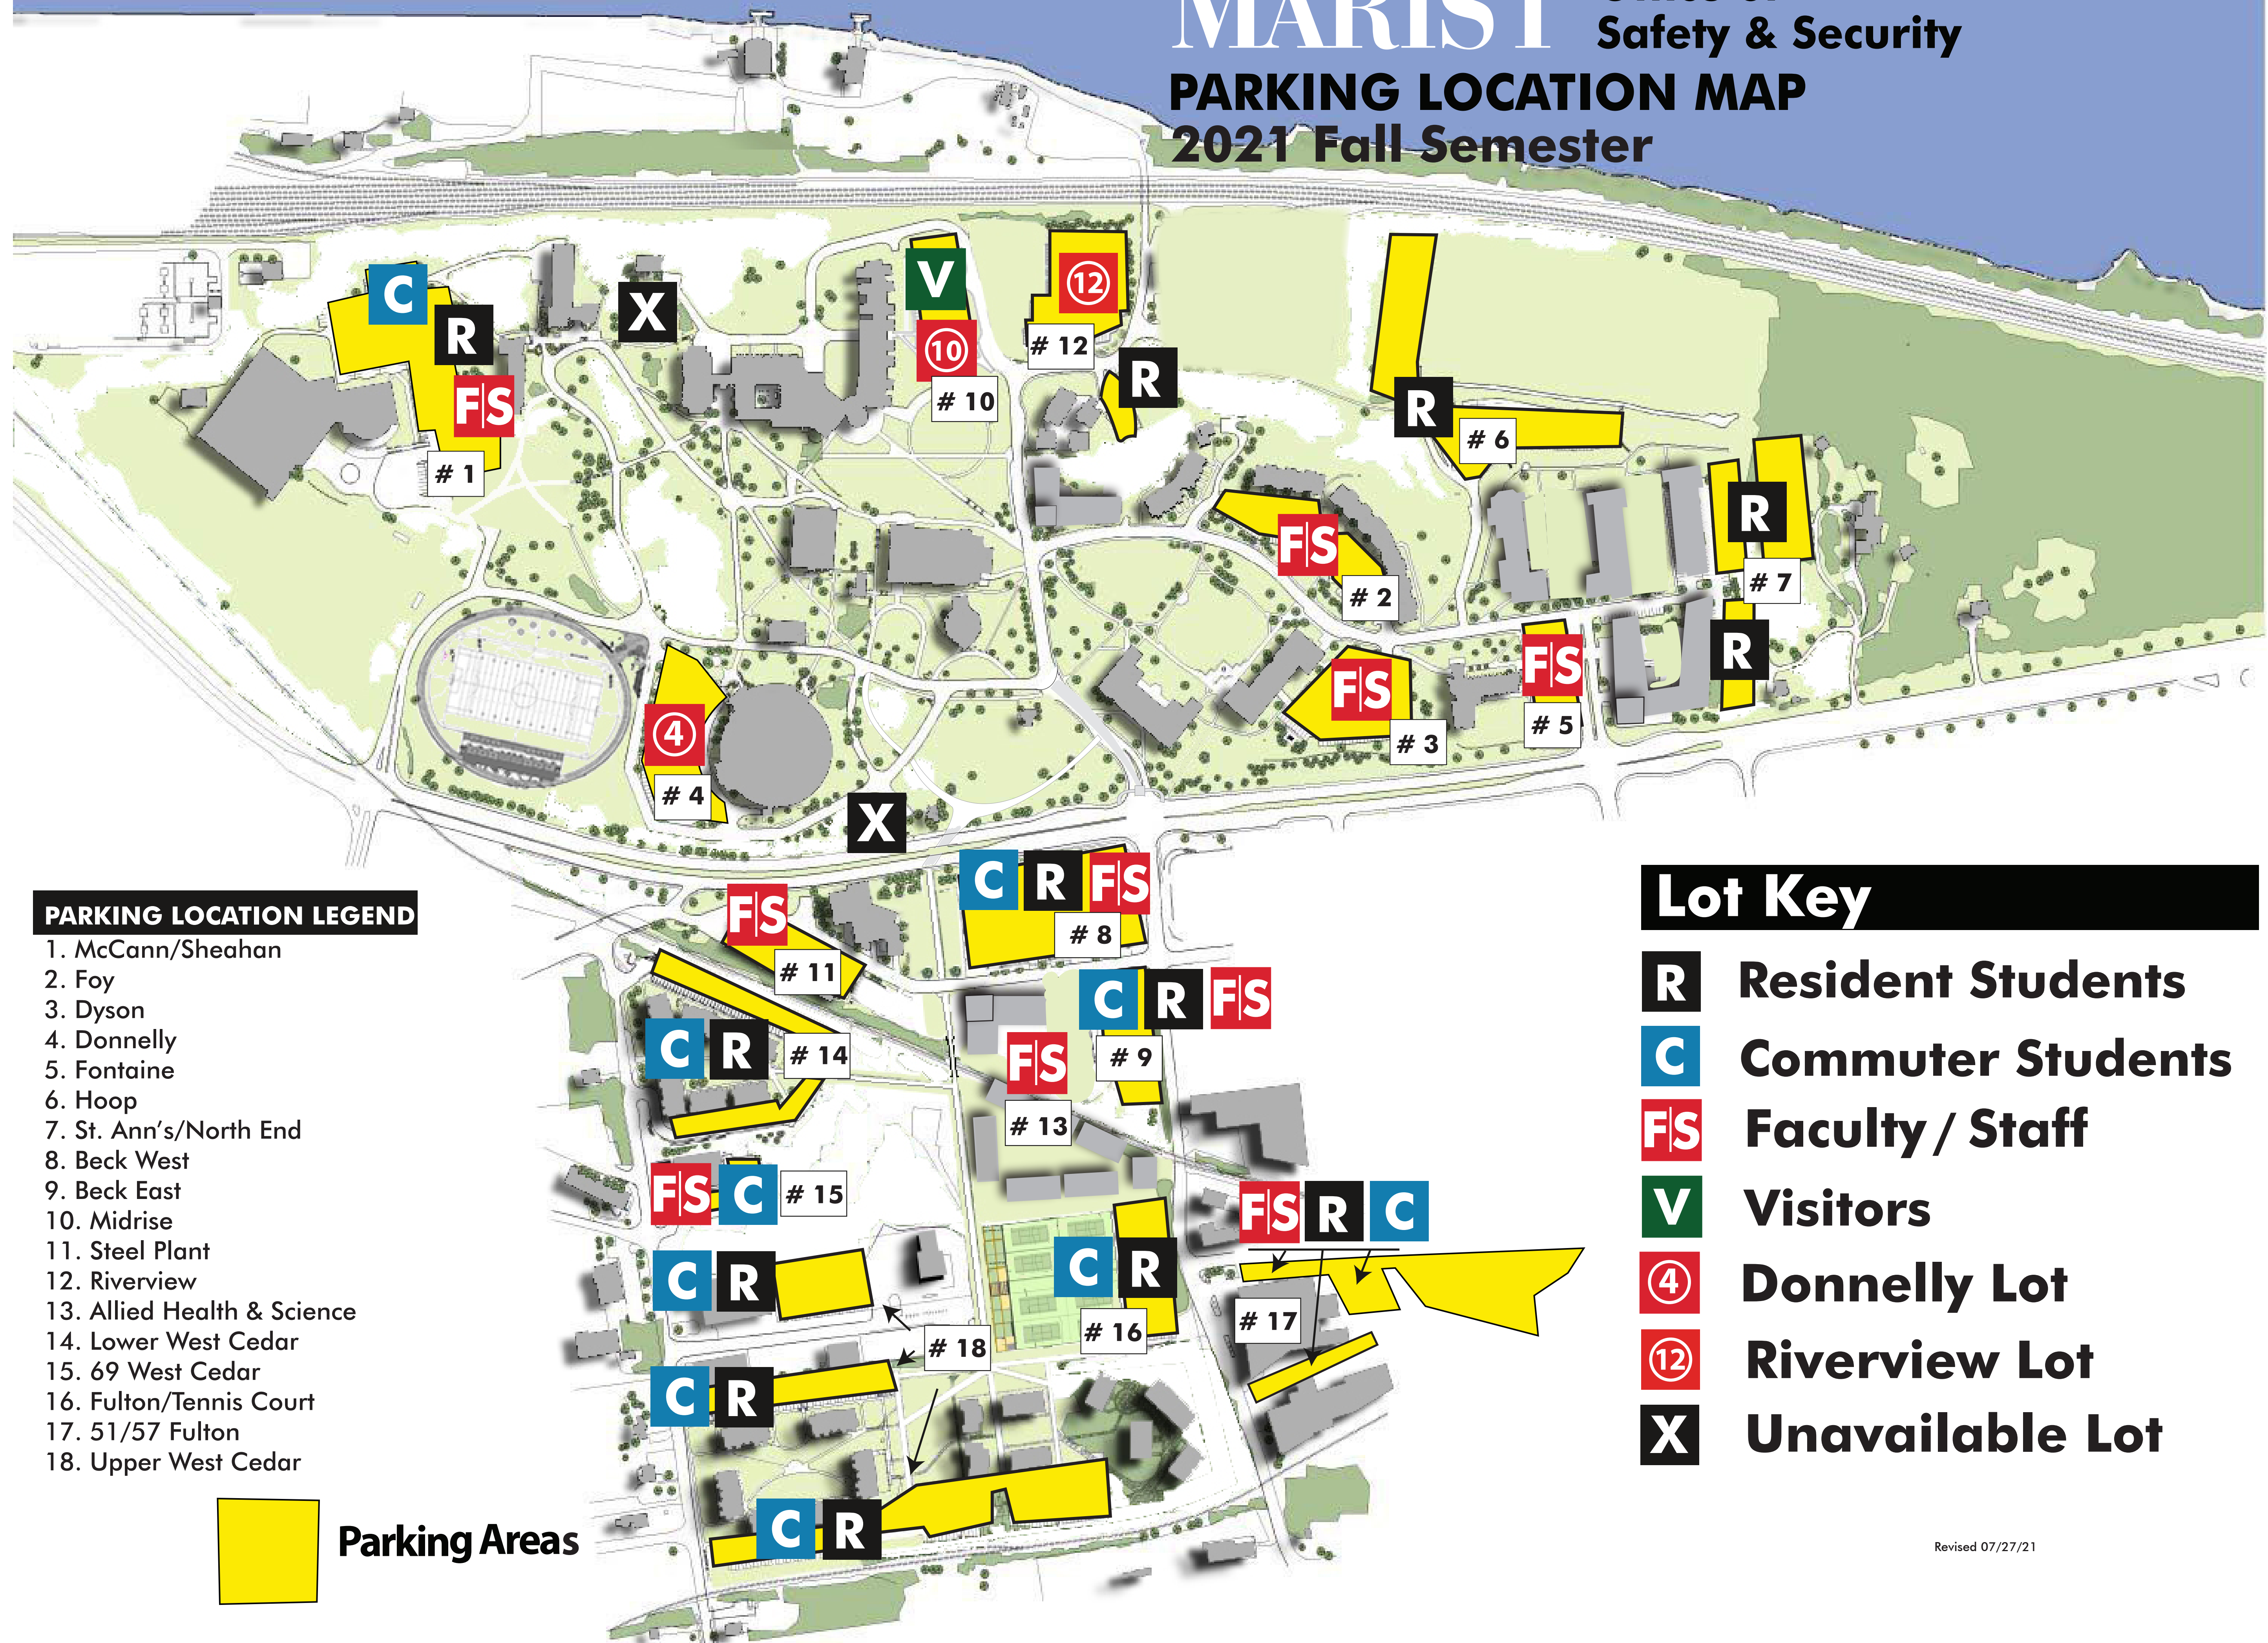

MARIST Office of Safety & Security

PARKING LOCATION MAP

2021 Fall Semester

PARKING LOCATION LEGEND

1. McCann/Sheahan
2. Foy
3. Dyson
4. Donnelly
5. Fontaine
6. Hoop
7. St. Ann's/North End
8. Beck West
9. Beck East
10. Midrise
11. Steel Plant
12. Riverview
13. Allied Health & Science
14. Lower West Cedar
15. 69 West Cedar
16. Fulton/Tennis Court
17. 51/57 Fulton
18. Upper West Cedar

 Parking Areas

Lot Key

- R** Resident Students
- C** Commuter Students
- FS** Faculty / Staff
- V** Visitors
- ④** Donnelly Lot
- ⑫** Riverview Lot
- X** Unavailable Lot